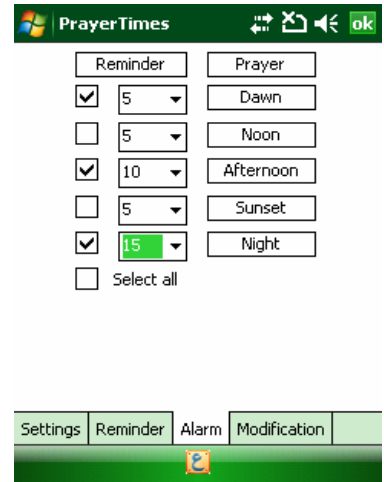

Set Reminder for Prayer Times

To determine how to be notified, for example full prayer call or Allah is great:

1. Tap  > **Reminder** tab.
2. Select **Remind me** check box.
3. From event, select **Prayer Call**, or **First Alarm**.
4. Select **Play sound** check box, Tap **AthanFull** to notify you by full prayer call (Athan), and **Athan** to notify you by short prayer call (Athan).
5. Tap , if you want to listen to your choice.
6. Tap , if you want to stop listening to your choice.
7. Select **Display message on screen** check box.
8. Select **Vibrate** check box.
9. Tap **Ok**.

Change Prayer Call Voice

You can customize the full prayer calls to be in your favorite Muezzin's voice

1. From the main screen, tap  > **Reminder** tab.
2. From **play sound** drop down list, select the voice you want to use.
3. Tap **ok**.

Set Alarm for Prayer Times

You can also set an alarm to notify you in advance of prayer times

1. From the main screen, tap  > **Reminder** tab.
2. From Event drop down list, select **first alarm**.
3. Select **Play sound** check box; Tap the sound you want to use. Otherwise, you will be notified by the default sound.
4. Tap **Alarm** tab.
5. Select the prayer that you want the application to alarm you before (5, 10,15,30,45 minutes) of it's time.

Display Prayer Time on Today Screen

To display the next prayer time according to your city on the Today screen:

1. From the Region screen, select your city.
2. Tap ok.
3. Tap **Start** > **Settings** > **Personal** tab > **today** > **Items** tab, select **Prayer times** check box.