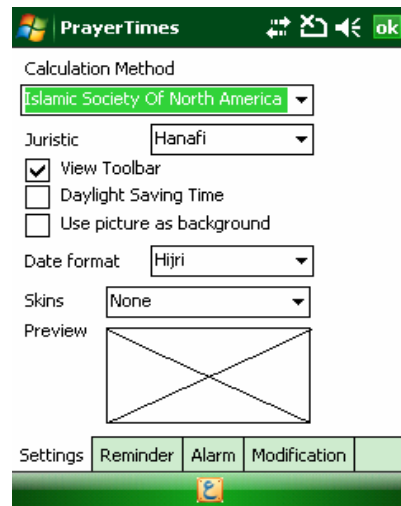

Edit City Information

To edit city information

1. To navigate to the Region screen , Tap 
2. Tap a region on the world map. This displays the countries around the region on which you have tapped.
3. Select country and city
4. Tap **Menu > Edit**, and then edit city information.
5. When finished, tap **ok**.

Hint

If you tap **Cancel**, the region settings which you made will not be saved.

Prayer Times Settings

1. To obtain the correct prayer times for the selected region, you have to determine the calculation method and Juristic.
 - From main screen, tap  **>General** tab.
 - From calculation method and Juristic drop-down lists, select the one used in your country.
2. If you don't know the used calculation method, try a different calculation method.
3. To customize the prayer times calculation method that affect the time of Dawn and Night prayers.
 - From **Calculation Method** drop-down list, select **Custom Calculation**