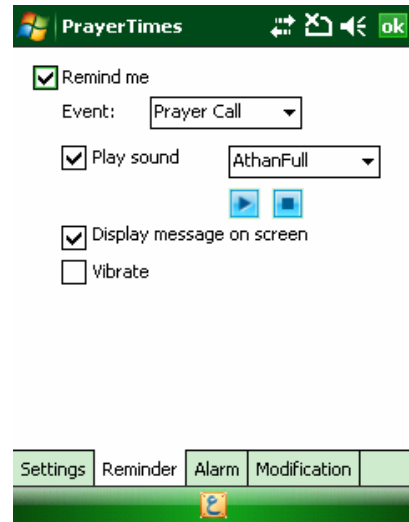

- On the Custom Calculation dialog box, enter the values of dawn and night angles.
- Tap **ok**.

Modify Prayer Time

In some countries, there may be a slight time discrepancy between the actual prayer call and the one calculated by the program. If you see a few differences in prayer times, you can modify the time for each prayer by increasing/decreasing the margin of minutes

1. From main screen, tap > **Modification** tab
2. Select the needed number of minutes required for prayer time modification; tap the upper arrow to increase minute(s), and the lower arrow to decrease minute(s).

Set Reminder for Prayer Times

To determine how to be notified, for example full prayer call or Allah is great:

1. Tap > **Reminder** tab.
2. Select **Remind me** check box.
3. From event, select **Prayer Call**, or **First Alarm**.
4. Select **Play sound** check box, Tap **AthanFull** to notify you by full prayer call (Athan), and **Athan** to notify you by short prayer call (Athan).
5. Tap , if you want to listen to your choice.
6. Tap , if you want to stop listening to your choice.
7. Select **Display message on screen** check box.
8. Select **Vibrate** check box.
9. Tap **Ok**.

Change Prayer Call Voice

You can customize the full prayer calls to be in your favorite Muezzin's voice

1. From the main screen, tap > **Reminder** tab.
2. From **play sound** drop down list, select the voice you want to use.
3. Tap **ok**.